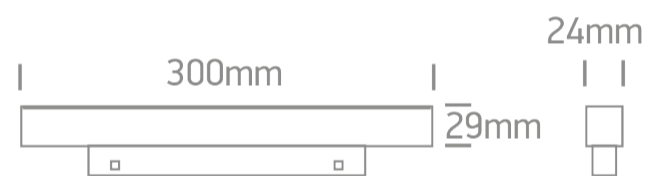

Downloads

Dimensions

Physical Specification

Item Group	09 Tracks & Magnetic
Family	Magnetic Linear Lights DALI
Order Code	42100AAL/W/V
Colour	White
Material	Aluminium
Diffuser Material	PC
Shape	Rectangular
Length	300mm
Width	24mm
Height	29mm
Surface Wall	Yes
Track mounted	Yes