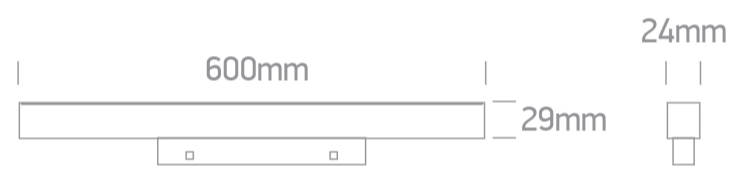

Downloads

Dimensions

Physical Specification

Item Group	09 Tracks & Magnetic
Family	Magnetic Linear Lights DALI
Order Code	42100BAL/W/V
Colour	White
Material	Aluminium
Diffuser Material	PC
Shape	Rectangular
Length	600mm
Width	24mm
Height	29mm
Surface Ceiling	Yes
Surface Wall	Yes

Illumination Data

Colour Code	3000K-4000K DT8 Tunable
Lumen Output	1280lm
Light Efficiency	80lm/W
CRI	90
Beam Angle	120°
Illumination Diagram	

Packing Info

Box Weight	0.482kg
Pcs/Carton	40
Barcode	5291889086888
HS Code	9405413990