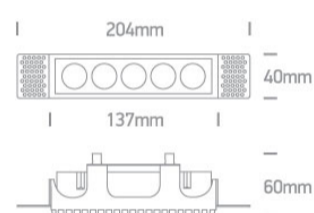

New 2022 Edition 3 > Recessed Spots Fixed LED

50012HTR/W/W

12W Trimless Dark light recessed spot, IP20.

Complete with 700mA driver.

Complies with standard EN60598-1 and any other specific standards.

Downloads

Dimensions

Physical Specification

Item Group	New 2022 Edition 3
Family	Recessed Spots Fixed LED
Order Code	50012HTR/W/W
Colour	White
Material	Aluminium
Shape	Rectangular
Length	137mm
Width	40mm
Height	60mm
Cutout Hole Width	145mm
Cutout Hole Length	41mm
Recessed trimless ceiling	Yes

Depth Required	100mm
Indoor	Yes
Adjustable	No

Electrical Characteristics

Gear	External-Included
Fitting + Driver	
Input Voltage	220-240V
50 Hz	Yes
60 Hz	Yes
Safety Class	
Power(Watts)	12W
IP Rating	IP20
Light Source	LED built in
Dimmable	No

Illumination Data

Colour Temperature	3000K
Lumen Output	840lm
Light Efficiency	70lm/W
CRI	90
Beam Angle	38°
Illumination Diagram	
Dark Light	Yes

Packing Info

Pcs/Carton	40
Barcode	5291889075042
HS Code	9405413990