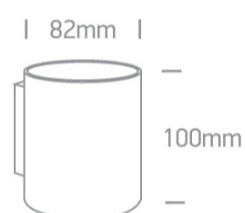

12 Wall & Ceiling > G9 Decorative Wall Lights Aluminium

6017/B

30W G9 Aluminium Decorative Wall Lights.

Complies with standard EN60598-1 and any other specific standards.

Downloads

Dimensions

Physical Specification

Item Group	12 Wall & Ceiling
Family	G9 Decorative Wall Lights Aluminium
Order Code	6017/B
Colour	Black
Material	Aluminium
Shape	Circular
Surface Wall	Yes
Indoor	Yes
Adjustable	No

Electrical Characteristics