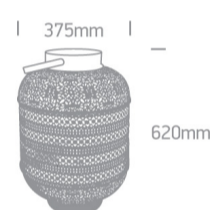

New 2019 Edition 2>Decorative

61050B

40W E27 Antique Oriental Floor lamp, IP20 .

Complies with standard EN60598-1 and any other specific standards.

Downloads

Dimensions

Related items

9G06F/E

Physical Specification

Product Type	Fitting
Item Group	New 2019 Edition 2
Family	Decorative
Order Code	61050B
Colour	Antique Oriental
Material	Metal
Shape	Circular

Height	620mm
Diameter	375mm
Surface Floor/Ground	Yes
Indoor	Yes
Adjustable	No