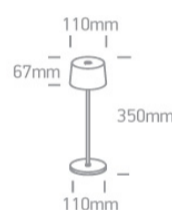

Downloads

Dimensions

Physical Specification

Item Group	New 2020 Edition 2
Family	Decorative
Order Code	61082A/W
Colour	White
Material	Die Cast
Shape	Circular
Height	350mm
Diameter	110mm
Surface Floor/Ground	Yes
Indoor	Yes
Outdoor	Yes
Adjustable	No