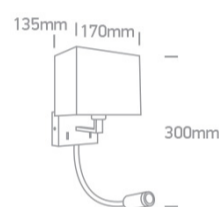

Downloads

Dimensions

Physical Specification

Item Group	New 2021 Edition 2
Family	Decorative
Order Code	61122/C/W
Colour	Chrome
Material	Metal
Diffuser Material	Fabric
Shape	Rectangular
Length	170mm
Width	135mm
Height	300mm
Surface Wall	Yes
Indoor	Yes