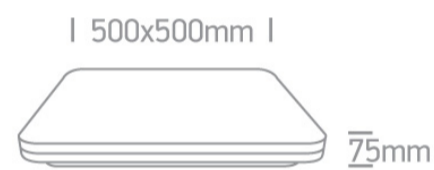

## 62146A/B/W

50W LED slim plafo light, IP20, suitable for residential and commercial application.

Supplied with non-dimmable LED driver.

Complies with standard EN60598-1 and any other specific standards.

### Dimensions

### Physical Specification

Item Group	New 2020 Edition 2
Family	Plafo
Order Code	62146A/B/W
Colour	Black
Material	Iron
Diffuser Material	Plastic
Shape	Rectangular

Length	500mm
Width	500mm
Height	75mm
Surface Ceiling	Yes
Indoor	Yes
Adjustable	No