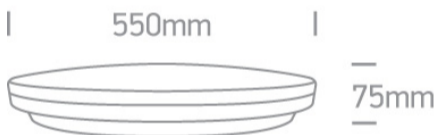

Downloads

Dimensions