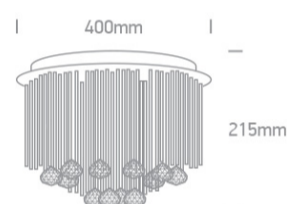

New 2021 Edition 2>Decorative

62158B

Classic Ceiling Decorative 6xG9 lamps fitting.

Complies with standard EN60598-1 and any other specific standards.

Downloads

Dimensions

Physical Specification

Item Group	New 2021 Edition 2
Family	Decorative
Order Code	62158B
Colour	Chrome
Material	Metal + Aluminium rods + glass
Shape	Circular
Height	215mm
Diameter	400mm
Surface Ceiling	Yes
Indoor	Yes
Adjustable	No