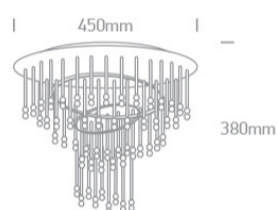

New 2021 Edition 2>Decorative

62164B

Classic Ceiling Decorative 6xG9 lamps fitting.

Complies with standard EN60598-1 and any other specific standards.

Downloads

Dimensions

Physical Specification

Item Group	New 2021 Edition 2
Family	Decorative
Order Code	62164B
Colour	Chrome
Material	Metal + glass rods + glass
Shape	Circular
Height	380mm
Diameter	450mm
Surface Ceiling	Yes
Indoor	Yes
Adjustable	No