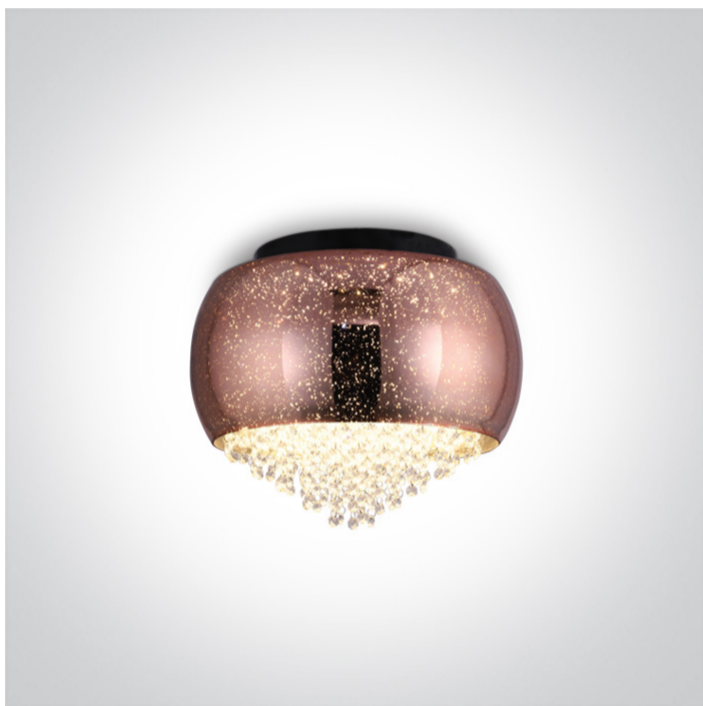

New 2021 Edition 2>Decorative

62170A

Classic Ceiling Decorative 4xG9 lamps fitting.

Complies with standard EN60598-1 and any other specific standards.

Downloads

Dimensions

Physical Specification

Item Group	New 2021 Edition 2
Family	Decorative
Order Code	62170A
Colour	Copper
Material	Metal + glass
Shape	Circular
Height	200mm
Diameter	280mm
Surface Ceiling	Yes
Indoor	Yes
Adjustable	No