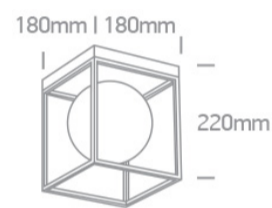

New 2021 Edition 2>Decorative

62174A/BS

Classic Ceiling Decorative E14 lamps fitting.

Complies with standard EN60598-1 and any other specific standards.

Downloads

Dimensions

Physical Specification

Item Group	New 2021 Edition 2
Family	Decorative
Order Code	62174A/BS
Colour	Brass
Material	Metal
Shape	Rectangular
Length	180mm
Width	180mm
Height	220mm
Surface Ceiling	Yes
Indoor	Yes
Adjustable	No