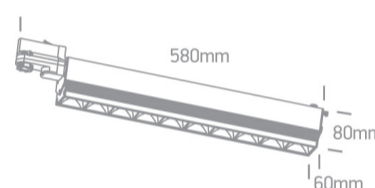

New 2019 Edition 2>Track Spots

65024T/W/C

10X5W COB linear track light spot +-45° adjustable, ideal for shops and showrooms.

Complete with driver.

Complies with standard EN60598-1 and any other specific standards.

Downloads

Dimensions

Physical Specification

Product Type	Fitting
Item Group	New 2019 Edition 2
Family	Track Spots
Order Code	65024T/W/C
Colour	White
Material	Aluminium + Plastic
Shape	Rectangular
Length	580mm
Width	60mm
Height	80mm
Track mounted	Yes
Indoor	Yes