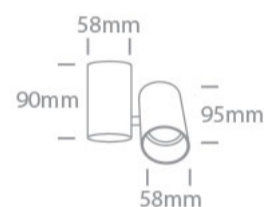

## 65105E/CH

10W MR16 GU10 Dark Light Adjustable Ceiling Light.

Complete with black and brass reflectors.

Complies with standard EN60598-1 and any other specific standards.

### Dimensions

### Physical Specification

Item Group	New 2023 Edition 2
Family	Wall & Ceiling
Order Code	65105E/CH
Colour	Champagne
Material	Aluminium
Shape	Circular
Height	95mm

Diameter	58mm
Surface Ceiling	Yes
Surface Wall	Yes
Indoor	Yes
Adjustable	1 Direction