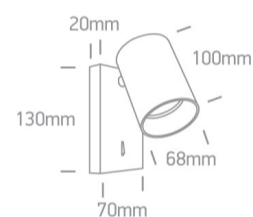

## 65105NA/BBS

10W Retro surface wall decorative MR16 GU10 Spot.

Complies with standard EN60598-1 and any other specific standards.

### Dimensions

### Physical Specification

Item Group	New 2020 Edition 2
Family	Decorative
Order Code	65105NA/BBS
Colour	Brushed Brass
Material	Aluminium
Shape	Rectangular
Length	130mm
Width	70mm
Height	20mm
Surface Wall	Yes
Indoor	Yes
Adjustable	2 Directions