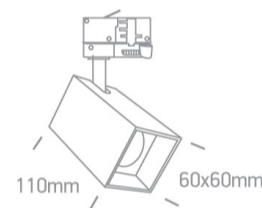

### Dimensions

### Physical Specification

Item Group	New 2019 Edition 3
Family	Track Spots
Order Code	65105NAT/W
Colour	White
Material	Aluminium
Shape	Rectangular
Length	60mm

Width	60mm
Height	110mm
Track mounted	Yes
Indoor	Yes
Adjustable	2 Directions