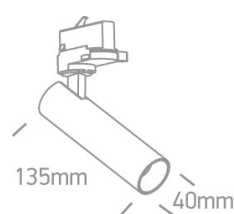

New 2019 Edition 2>Track Spots

65108T/W/W

8W COB Track Spot, ideal for shops and showrooms.

Complete with driver.

Complies with standard EN60598-1 and any other specific standards.

Downloads

Dimensions

Physical Specification

Product Type	Fitting
Item Group	New 2019 Edition 2
Family	Track Spots
Order Code	65108T/W/W
Colour	White
Material	Aluminium
Shape	Circular
Height	135mm
Diameter	40mm
Track mounted	Yes
Indoor	Yes
Adjustable	2 Directions

12-24V
IP20

Yes
Triac
Plastic
Connector

Illumination Data

Colour Temperature
Lumen Output
Light Efficiency
CRI
Beam Angle
Illumination Diagram

3000K
560lm
70lm/W
90
36°

Packing Info

Box Length
Box Width
Box Height
Pcs/Carton
Barcode
HS Code

12cm
8,5cm
17cm
24
5291889058427
9405409900

Energy Label

Certification & Warranty

Warranty

2 Years

Wee Directive

Yes

switch to
one light!