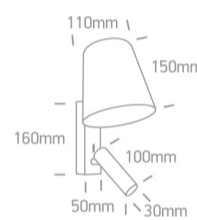

New 2020 Edition 2>Wall and Ceiling LED

65142/W/W

3W COB LED bedside adjustable fitting with aluminium shade ideal for room hotel installation, IP20.

Complete with driver.

Complies with standard EN60598-1 and any other specific standards.

Downloads

Dimensions

Physical Specification

| | |
|--------------|----------------------|
| Item Group | New 2020 Edition 2 |
| Family | Wall and Ceiling LED |
| Order Code | 65142/W/W |
| Colour | White |
| Material | Aluminium |
| Surface Wall | Yes |
| Indoor | Yes |
| Adjustable | 2 Directions |