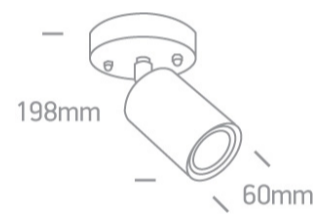

12 Wall & Ceiling>The GU10 Indoor/Outdoor Spots

67032

35W MR16 GU10 Outdoor Wall & Ceiling Spot, IP44.

Complies with standard EN60598-1 and any other specific standards.

Downloads

Dimensions

Physical Specification

Item Group	12 Wall & Ceiling
Family	The GU10 Indoor/Outdoor Spots
Order Code	67032
Colour	Stainless Steel
Material	Stainless Steel 304
Shape	Circular
Height	60mm
Diameter	198mm
Surface Ceiling	Yes
Surface Wall	Yes
Indoor	Yes
Outdoor	Yes

Adjustable

2 Directions

Electrical Characteristics

Gear

No

Fitting + Driver

Input Voltage

100-240V