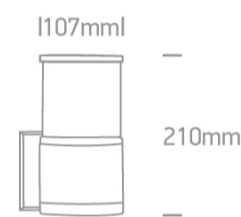

20 Garden & Underwater>The E27 Tube Lights Die cast

67094/BR

20W, E27 Tubes Lights IP54.

Complies with standard EN60598-1 and any other specific standards.

Downloads

Dimensions

Physical Specification

Item Group	20 Garden & Underwater
Family	The E27 Tube Lights Die cast
Order Code	67094/BR
Colour	Rust Brown
Material	Die Cast
Shape	Rectangular
Length	107mm
Width	210mm
Surface Wall	Yes
Outdoor	Yes
Adjustable	No