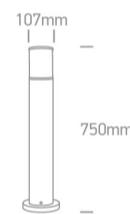

20 Garden & Underwater>The E27 Tube Lights Die cast

67102/AN

20W, E27 Tubes Lights IP54.

Complies with standard EN60598-1 and any other specific standards.

Downloads

Dimensions

Physical Specification

Item Group	20 Garden & Underwater
Family	The E27 Tube Lights Die cast
Order Code	67102/AN
Colour	Anthracite
Material	Die Cast
Shape	Circular
Height	750mm
Diameter	107mm
Inground	Yes
Outdoor	Yes
Adjustable	No