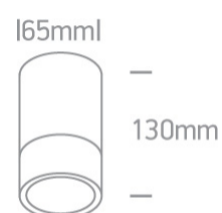

New 2019 Edition 2>Wall & Ceiling

67130CD/W

35W, GU10 MR16 Dark Light ceiling outdoor cylinder, IP54.

Complies with standard EN60598-1 and any other specific standards.

Downloads

Dimensions

Physical Specification

Product Type	Fitting
Item Group	New 2019 Edition 2
Family	Wall & Ceiling
Order Code	67130CD/W
Colour	White
Material	Aluminium
Diffuser Material	Glass
Shape	Circular
Height	130mm
Diameter	65mm
Surface Ceiling	Yes
Indoor	Yes

Number of Lamps	1
-----------------	---

Dimmable	N/A
----------	-----

F Mark	
--------	---

Illumination Data

Illumination Diagram	
----------------------	---

Dark Light	Yes
------------	-----

Packing Info

Box Length	7cm
------------	-----

Box Width	7cm
-----------	-----

Box Height	15cm
------------	------

Pcs/Carton	18
------------	----

Barcode	5291889059776
---------	---------------

HS Code	9405409900
---------	------------

Energy Label

Certification & Warranty