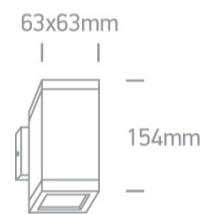

12 Wall & Ceiling>The GU10 Outdoor Cubes Die cast

67130A/G

GU10, 2X35W, wall outdoor cube, IP54.

Complies with standard EN60598-1 and any other specific standards.

Downloads

Dimensions

Physical Specification

Item Group	12 Wall & Ceiling
Family	The GU10 Outdoor Cubes Die cast
Order Code	67130A/G
Colour	Grey
Material	Die Cast
Shape	Rectangular
Length	63mm
Width	63mm
Height	154mm
Surface Wall	Yes
Indoor	Yes
Outdoor	Yes

N/A

F Mark

Illumination Data

Illumination Diagram

Packing Info

Box Length

9,5cm

Box Width