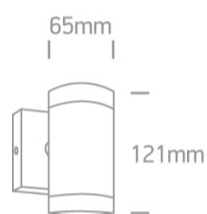

12 Wall & Ceiling>The GU10 Outdoor Wall Cylinders Die cast

67130E/W

35W MR16 GU10 Die Cast, GU10 Outdoor Cylinders.

Complies with standard EN60598-1 and any other specific standards

Downloads

Dimensions

Physical Specification

Item Group	12 Wall & Ceiling
Family	The GU10 Outdoor Wall Cylinders Die cast
Order Code	67130E/W
Colour	White
Material	Die Cast
Shape	Circular
Height	121mm
Diameter	65mm
Surface Wall	Yes
Indoor	Yes
Outdoor	Yes
Adjustable	No