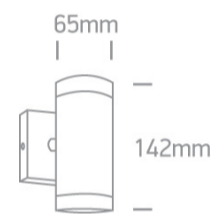

12 Wall & Ceiling>The GU10 Outdoor Wall Cylinders Die cast

67130/W

GU10, 2X35W, wall outdoor cylinder, IP54.

Complies with standard EN60598-1 and any other specific standards.

Downloads

Dimensions

Physical Specification

Item Group	12 Wall & Ceiling
Family	The GU10 Outdoor Wall Cylinders Die cast
Order Code	67130/W
Colour	White
Material	Die Cast
Shape	Circular
Height	142mm
Diameter	65mm
Surface Wall	Yes
Indoor	Yes
Outdoor	Yes
Adjustable	No

Illumination Data

Illumination Diagram

Packing Info

Box Length

12cm

Box Width

9cm

Box Height