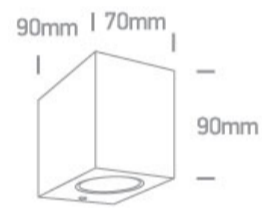

12 Wall & Ceiling>The GU10 Outdoor Cube Lights ABS+PC

67142H/B

GU10 ceiling cylinder, IP65.

Complies with standard EN60598-1 and any other specific standards.

Downloads

Dimensions

Physical Specification

Item Group	12 Wall & Ceiling
Family	The GU10 Outdoor Cube Lights ABS+PC
Order Code	67142H/B
Colour	Black
Material	ABS
Diffuser Material	PC
Shape	Rectangular
Length	70mm
Width	90mm
Height	90mm
Surface Ceiling	Yes
Indoor	Yes