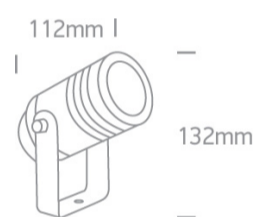

## 67198G/AN

35W garden spot, MR16, GU10, IP65, supplied with spike, for garden illumination.

Complies with standard EN60598-1 and any other specific standards.

### Dimensions

Anthracite

Material

Aluminium

Shape

Circular

Height

112mm

Diameter	132mm
Surface Ceiling	Yes
Surface Wall	Yes
Surface Floor/Ground	Yes
Outdoor	Yes
Adjustable	1 Direction