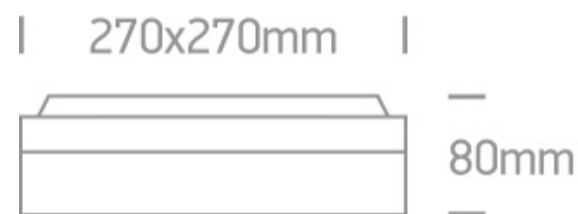

12 Wall & Ceiling>The Square E27 Outdoor Plafo Die cast

**67210/W**

2x20W E27 Die Cast, Square E27 Outdoor Plafo

Complies with standard EN60598-1 and any other specific standards

Downloads

Dimensions

Physical Specification

Item Group	12 Wall & Ceiling
Family	The Square E27 Outdoor Plafo Die cast
Order Code	67210/W
Colour	White
Material	Die Cast
Shape	Rectangular
Length	270mm
Width	270mm
Height	80mm
Surface Ceiling	Yes
Surface Wall	Yes
Indoor	Yes