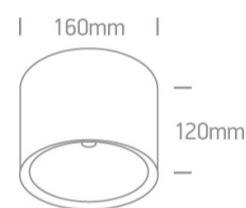

13 Wall & Ceiling LED>COB Outdoor Ceiling Cylinders

67380A/W/W

25W COB LED cylinder, IP54, suitable for indoor and outdoor installation.

Complete with non-dimmable LED driver.

Complies with standard EN60598-1 and any other specific standards.

Downloads

Dimensions

Gallery

Physical Specification

Item Group	13 Wall & Ceiling LED
Family	COB Outdoor Ceiling Cylinders
Order Code	67380A/W/W
Colour	White
Material	Aluminium
Shape	Circular
Height	160mm

Diameter	120mm
Surface Ceiling	Yes
Indoor	Yes
Outdoor	Yes

Illumination Data

Colour Temperature	3000K
Lumen Output	1800lm
Light Efficiency	72lm/W
CRI	80
Beam Angle	60°
Illumination Diagram	

Packing Info

Box Weight	1.466kg
Pcs/Carton	12
Barcode	5291889044987
HS Code	9405413990