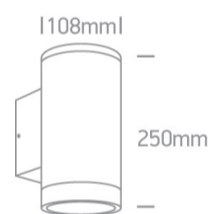

New 2019 Edition 2>Wall & Ceiling

67400E/W

2xPAR30, E27 Wall outdoor cylinder, IP65.

Complies with standard EN60598-1 and any other specific standards.

Downloads

Dimensions

Physical Specification

Product Type	Fitting
Item Group	New 2019 Edition 2
Family	Wall & Ceiling
Order Code	67400E/W
Colour	White
Material	Die Cast
Diffuser Material	Glass
Shape	Circular
Height	250mm
Diameter	108mm
Surface Wall	Yes
Indoor	Yes

Power(Watts)	2x20W
--------------	-------

IP Rating	IP65
-----------	------

Light Source	Replaceable lamp
--------------	------------------

Lamp Holder	E27
-------------	-----

Number of Lamps	2
-----------------	---

Dimmable	N/A
----------	-----

F Mark	
--------	---

Illumination Data

Illumination Diagram	
----------------------	---

Packing Info

Box Length	15cm
------------	------

Box Width	11,5cm
-----------	--------

Box Height	27cm
------------	------