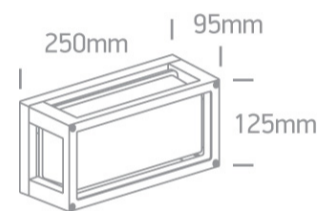

12 Wall & Ceiling > Outdoor E27 Square Die cast

**67420/G**

E27 outdoor wall light ideal for residential illumination, IP54.

Complies with standard EN60598-1 and any other specific standards.

Downloads

Dimensions

Physical Specification

Item Group	12 Wall & Ceiling
Family	Outdoor E27 Square Die cast
Order Code	67420/G
Colour	Grey
Material	Die Cast
Diffuser Material	Glass
Shape	Rectangular
Length	250mm
Width	95mm
Height	125mm
Surface Wall	Yes
Indoor	Yes

## Packing Info

Box Length	29cm
------------	------

Box Width	17cm
-----------	------

Box Height	14,5cm
------------	--------

Box Weight	2.100kg
------------	---------

Pcs/Carton	6
------------	---

Barcode	5291889052920
---------	---------------