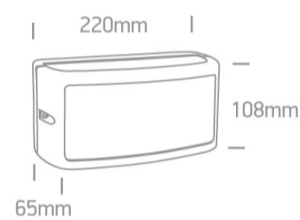

### Dimensions

### Physical Specification

Item Group	14 Wall & Ceiling LED
Family	Outdoor Wall Up & Down Lights
Order Code	67474A/AN/W
Colour	Anthracite
Material	Die Cast
Shape	Rectangular
Length	220mm

Width	108mm
Height	65mm
Surface Wall	Yes
Indoor	Yes
Outdoor	Yes
Adjustable	No