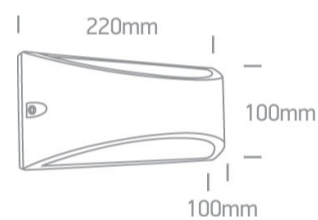

New 2020 Edition 2>Wall and Ceiling LED

67474/AN/W

10W Wall light, IP54.

AC LED

Complies with standard EN60598-1 and any other specific standards.

Downloads

Dimensions

Gallery

Physical Specification

Item Group	New 2020 Edition 2
Family	Wall and Ceiling LED
Order Code	67474/AN/W
Colour	Anthracite
Material	Die Cast
Shape	Rectangular
Length	220mm

Width	100mm
Height	100mm
Surface Wall	Yes
Indoor	Yes
Outdoor	Yes
Adjustable	No