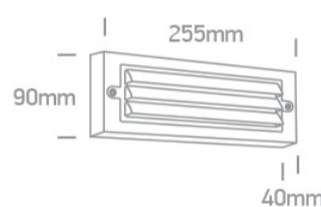

New 2020 Edition 2>Wall and Ceiling LED

**67502A/W/W**

6W Wall light, IP65.

AC LED

Complies with standard EN60598-1 and any other specific standards.

Downloads

Dimensions

Physical Specification

Item Group	New 2020 Edition 2
Family	Wall and Ceiling LED
Order Code	67502A/W/W
Colour	White
Material	ABS
Diffuser Material	PC
Shape	Rectangular
Length	255mm
Width	90mm
Height	40mm
Surface Wall	Yes
Indoor	Yes

#### Packing Info

Box Length	26,5cm
------------	--------

Box Width	10cm
-----------	------

Box Height	4cm
------------	-----

Pcs/Carton	20
------------	----

Barcode

5291889068860

HS Code