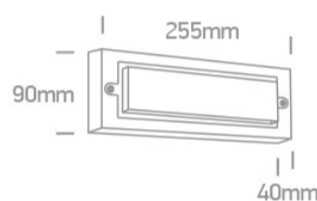

New 2020 Edition 2>Wall and Ceiling LED

67502B/W/W

6W Wall light, IP65.

AC LED

Complies with standard EN60598-1 and any other specific standards.

Downloads

Dimensions

Physical Specification

Item Group	New 2020 Edition 2
Family	Wall and Ceiling LED
Order Code	67502B/W/W
Colour	White
Material	ABS
Diffuser Material	PC
Shape	Rectangular
Length	255mm
Width	90mm
Height	40mm
Surface Wall	Yes
Indoor	Yes

Dark Light	Yes
------------	-----

Packing Info

Box Length	26,5cm
------------	--------

Box Width	10cm
-----------	------

Box Height	4cm
------------	-----

Pcs/Carton	20
------------	----

Barcode

5291889068877