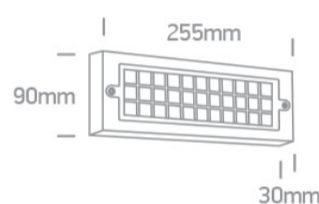

### Dimensions

### Physical Specification

Item Group	New 2020 Edition 2
Family	Wall and Ceiling LED
Order Code	67502C/W/W
Colour	White
Material	ABS
Diffuser Material	PC
Shape	Rectangular
Length	255mm
Width	90mm
Height	30mm
Surface Wall	Yes
Indoor	Yes