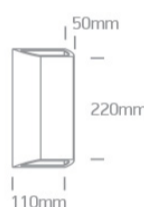

Dimensions

Physical Specification

Item Group	New 2021 Edition 2
Family	Wall & Ceiling LED
Order Code	67512/W/W
Colour	White
Material	ABS
Diffuser Material	PC
Shape	Rectangular
Length	220mm
Width	110mm
Height	50mm
Surface Wall	Yes
Indoor	Yes