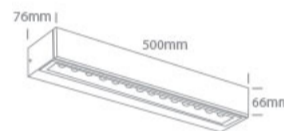

New 2023 Edition 2>Wall & Ceiling LED

67526A3/AN/W

13W Wall light, IP65.

Complete with 700mA driver.

Complies with standard EN60598-1 and any other specific standards.

Downloads

Dimensions

Physical Specification

Item Group	New 2023 Edition 2
Family	Wall & Ceiling LED
Order Code	67526A3/AN/W
Colour	Anthracite
Material	Die Cast
Shape	Rectangular
Length	500mm
Width	76mm
Height	66mm
Surface Wall	Yes
Indoor	Yes
Outdoor	Yes