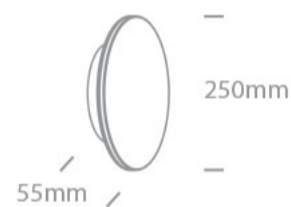

13 Wall & Ceiling LED>The Backlight Range

67532/B/W

15W LED Wall and Ceiling Dark light.

Complete with 190mA TRIAC dimmable LED driver.

Complies with standard EN60598-1 and any other specific standards.

Downloads

Dimensions

Physical Specification

Item Group	13 Wall & Ceiling LED
Family	The Backlight Range
Order Code	67532/B/W
Colour	Black
Material	Aluminium
Diffuser Material	PC
Shape	Circular
Height	55mm
Diameter	250mm
Surface Wall	Yes
Indoor	Yes
Outdoor	Yes