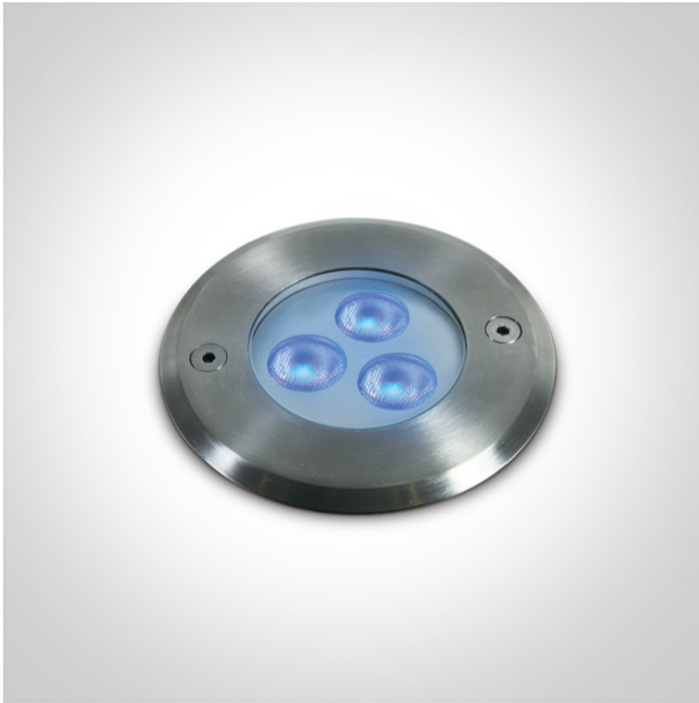

New 2021 Edition 2>Garden & Underwater

69066A/BL

3x1W underwater LED spot, IP68.

Requires 24V driver.

Complies with standard EN60598-1 and any other specific standards.

Downloads

Dimensions

Physical Specification

Item Group	New 2021 Edition 2
Family	Garden & Underwater
Order Code	69066A/BL
Colour	Stainless Steel
Material	Stainless Steel 316
Shape	Circular
Height	75mm
Diameter	100mm
Cutout Hole Diameter	88mm
Recessed wall	Yes
Inground	Yes
Underwater	Yes

Depth Required

85mm

Adjustable

No

Electrical Characteristics

Fitting

Input Type

Constant Voltage

Input Voltage

24V DC

Safety Class

Power(Watts)

3W

IP Rating

IP68

Light Source